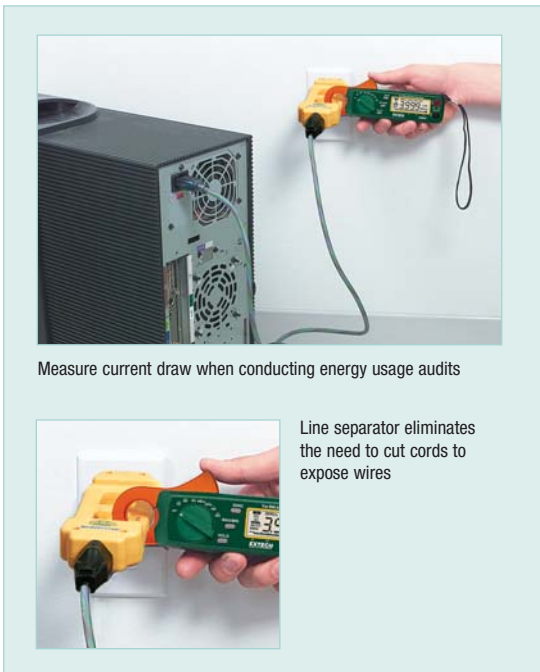

Mini DC/AC Clamp Meters

Ideal for low current measurements
Extech's Mini Clamp Meters, with their high resolution, are the ideal tools for accurately measuring very low AC & DC currents. Smaller in size than traditional clamp meters, they easily fit into tight spaces.

Features:

- Three models provide high Accuracy and Resolution
- Large 4000 count LCD display with full function indication
- Fast 40 segment analog bargraph
- One touch "Auto Zero" for DCA measurements eliminates the need to turn a knob to zero adjust
- Data hold, Max/Min recall display
- 0.9" (23mm) clamp jaw opening
- Overload protection to 400A DC
- True RMS models recommended for measurements where distortion may otherwise cause inaccuracies
- Optional 3-prong AC Line Separator enables safe and easy measurements on power cables with molded plugs (splits hot conductor from neutral and ground)

Specifications	30A Clamp Meter	200A Clamp DMM	400A Clamp DMM
AC Current:	0-30A	200A	—
Resolution	10mA	100mA	—
Accuracy	±(2.0%+5d)@50/60Hz	±(1.0%+2d)	—
DC Current:	0-30A	40A	—
Resolution	10mA	10mA	—
Accuracy	—	±(1.0%+2d)	—
AC Voltage:	0-400V	400V	—
Resolution	0.1V	0.1V	—
Accuracy	±(2.0%+5d)	±(1.5%+4d) (50/60Hz)	—
DC Voltage:	0-400V	400V	—
Resolution	0.1V	0.1V	—
Accuracy	±(1.0%+2d)	±(1.0%+2d)	—
DCA:	—	—	40A/400A
Resolution	—	—	10mA/100mA
Accuracy	—	—	1.0% ±2d
ACA (True RMS):	—	—	4A/40A/100A/400A
Resolution	—	—	1mA/10mA/100mA/100mA
Accuracy	—	—	1.5% ±3d
Resistance:	—	400Ω	—
Resolution	—	0.1 Ohm	—
Accuracy	—	±(1.5%+2d)	—
Frequency:	—	10kHz	10kHz
Resolution	—	0.01Hz	0.01-100Hz
Accuracy	—	±(0.5%+2d)	±0.5% ±2d
Dimensions:	7.2x2.5x1.4" (183x64x36mm)	7x1.75x1.25" (178x45x32mm)	7.2x2.5x1.4" (183x64x36mm)
Weight:	6.2 oz (190g)	6 oz (170g)	6.2 oz (190g)